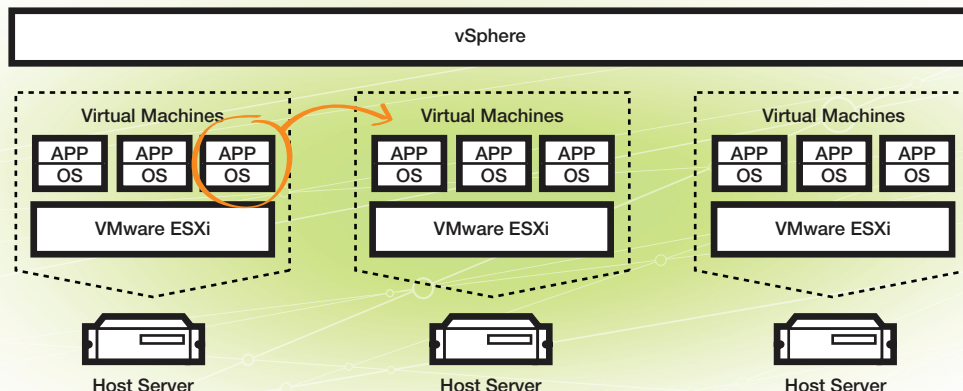

We are proud to offer our PEER 1 Private Cloud, powered by VMware, the industry-leader in virtualization technology. With the help of PEER 1’s team of VMware-certified experts, you can create systems as simple as a single virtualized server and as complex as your own private cloud.

BENEFITS

- Enjoy unprecedented insight into your virtual data center. PEER 1 Hosting offers VMware the way they designed it!
- Manage and monitor your virtual machines directly through the vSphere client.
- Enjoy high availability and business continuity without soaring IT costs.
- Design and deploy your Private Cloud configuration with assistance from our certified engineers.
- Rely on 24x7x365 FirstCall Support™ whenever you need it.
- Customize your virtual data center to meet your rapidly changing needs. Whether it’s one server or a pool of servers, you can build up business continuity and deliver high availability throughout your virtual data center.
- Develop and test new configurations without adding costly hardware.
- Enjoy peace-of-mind knowing your Private Cloud is running on our high performance, highly redundant SuperNetwork backbone - backed by our iron clad SLAs.
- Support for advanced VMware features such as vMotion, Hot Add and Data Recovery, to provide an unprecedented level of uptime and availability.
- World class EMC CLARiiON SAN infrastructure & EMC CLARiiON expertise on staff.